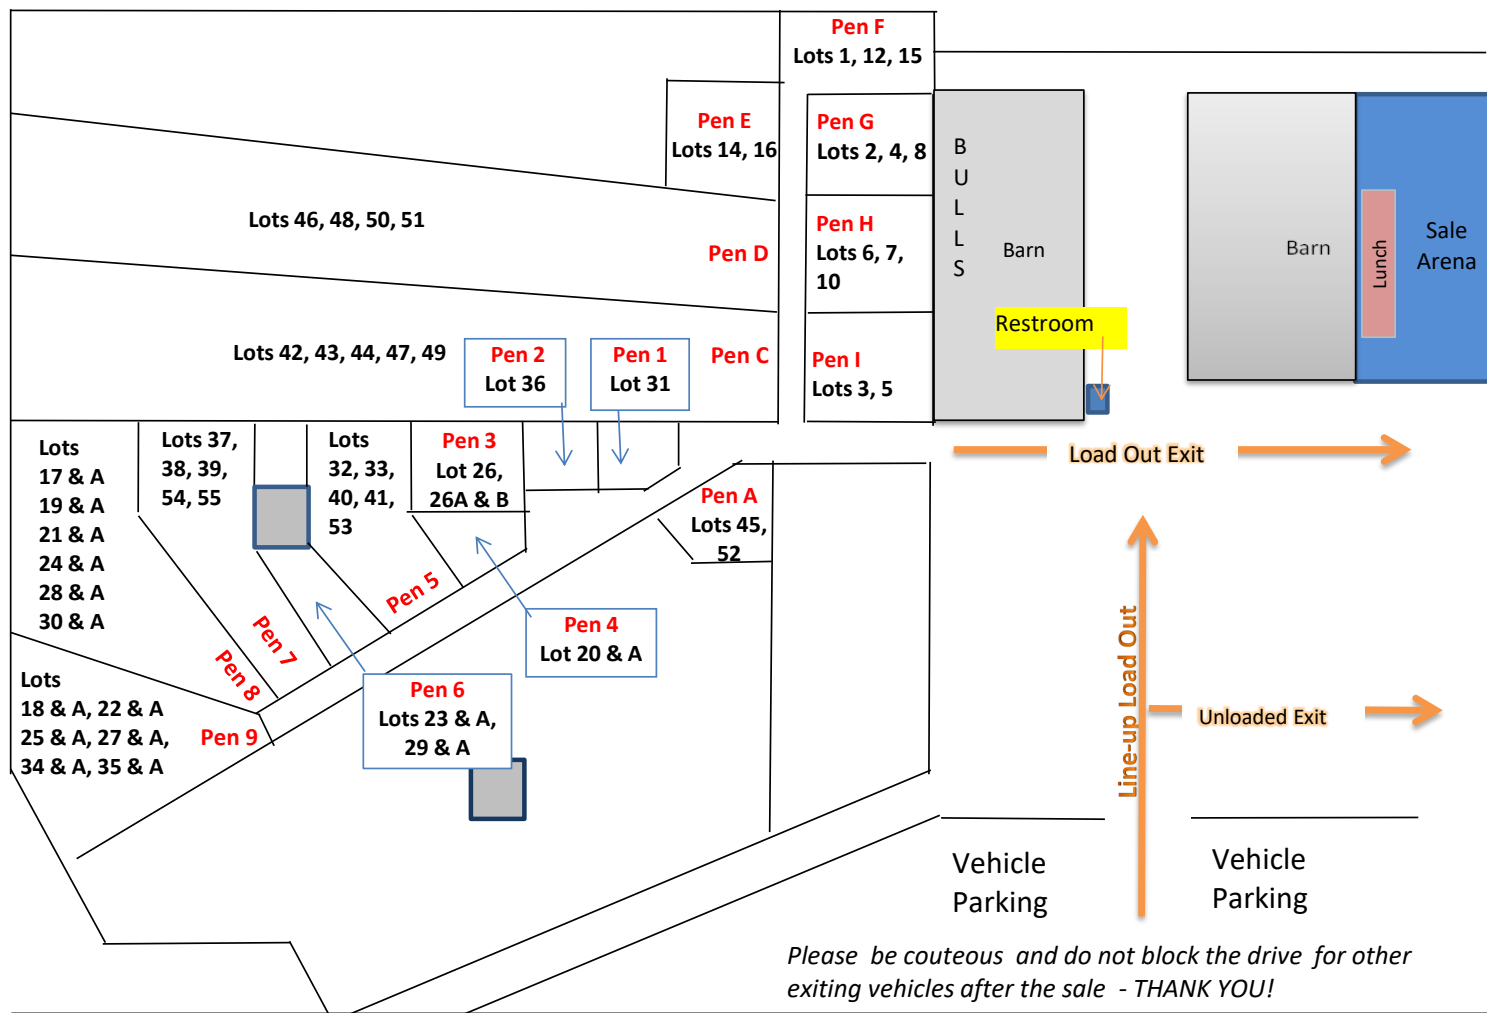

November 2017 Diamond Gem Pen Assignments & Sale Order

LOT	PEN	LOT	PEN
1	F	32	5
2	G	33	5
3	I	34 & A	9
4	G	35 & A	9
5	I	36	2
6	H	37	7
7	H	38	7
8	G	39	7
9	Out	40	5
10	H	41	5
11	Out	42	C
12	F	43	C
13	Out	44	C
14	E	45	A
15	F	46	D
16	E	47	C
17 & A	8	48	D
18 & A	9	49	C
19 & A	8	50	D
20 & A	4	51	D
21 & A	8	52	A
22 & A	9	53	5
23 & A	6	54	7
24 & A	8	55	7
25 & A	9		
26 & A&B	3		
27 & A	9		
28 & A	8		
29 & A	6		
30 & A	8		
31	1		

SALE ORDER	
Bulls	4, 3, 2, 1, 8, 7, 6, 5, 10, 12, 15, 14, 16
Pairs	18, 17, 20, 23, 19, 25, 24, 27, 26, 29, 34, 35, 21, 22, 28, 30
Fall Calving	33, 32, 31
Spring Calving	36, 42, 49, 47, 41, 37, 53, 39, 40, 45, 52, 38, 46, 43, 44, 48, 50, 51
Commercial Females	54, 55