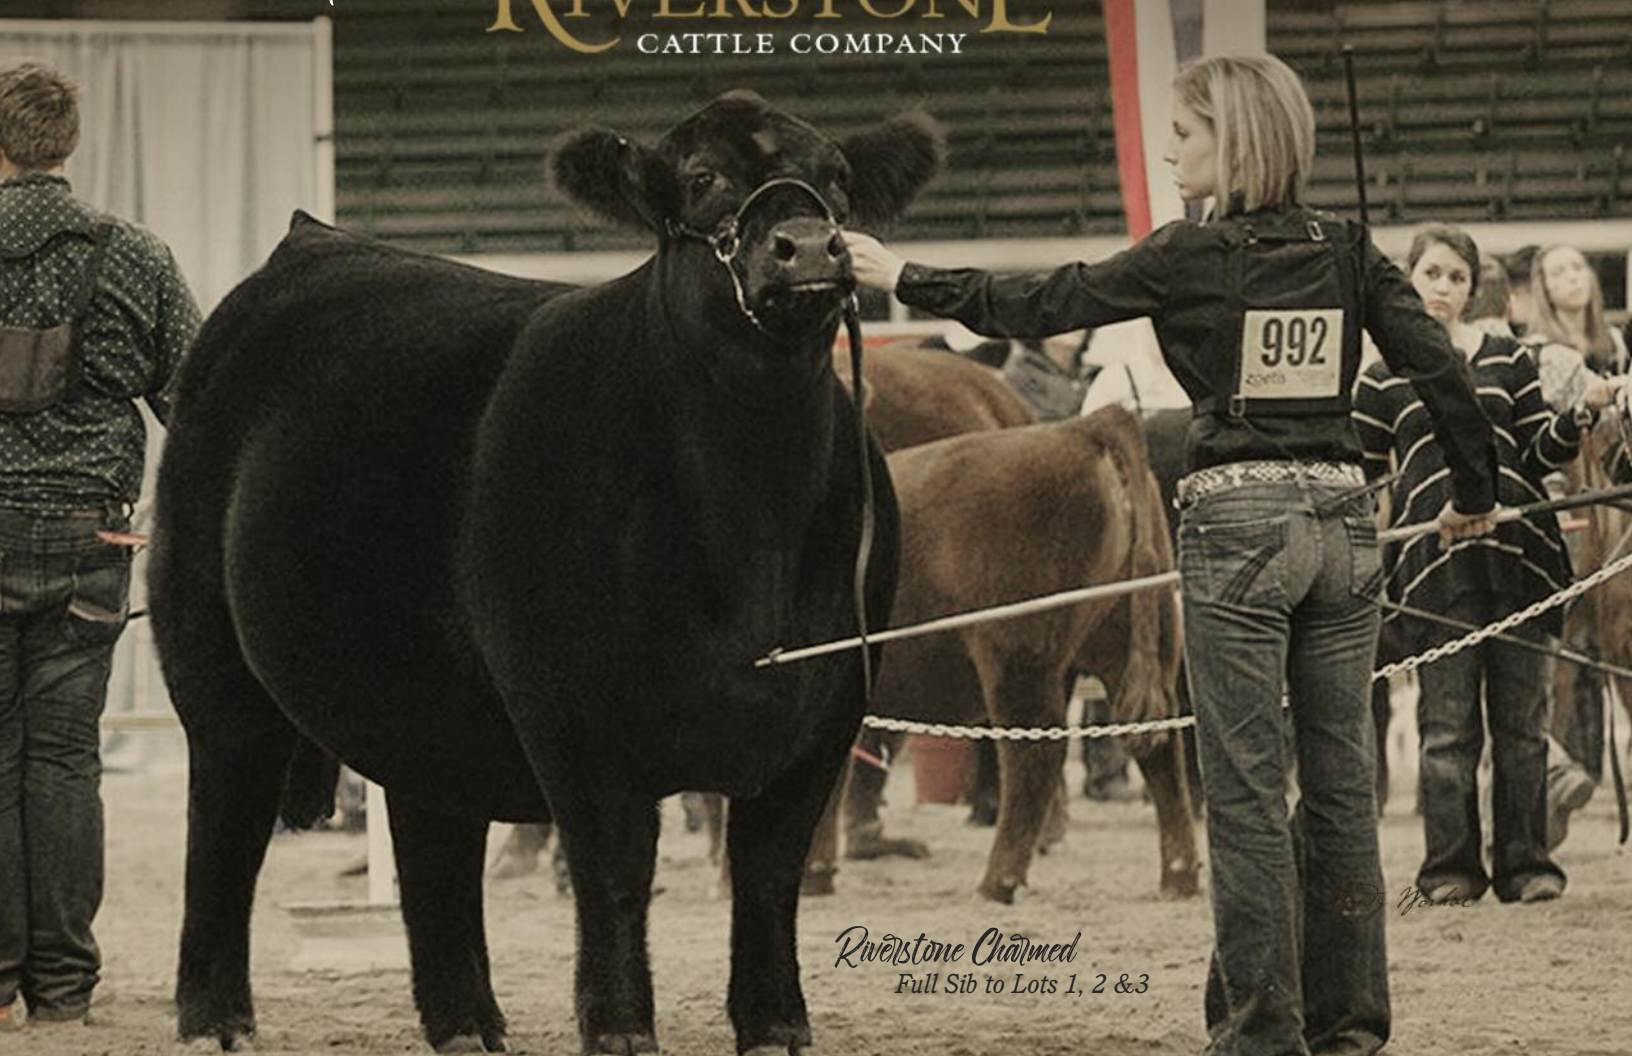

Riverstone Charmed
Full Sib to Lots 1, 2 & 3