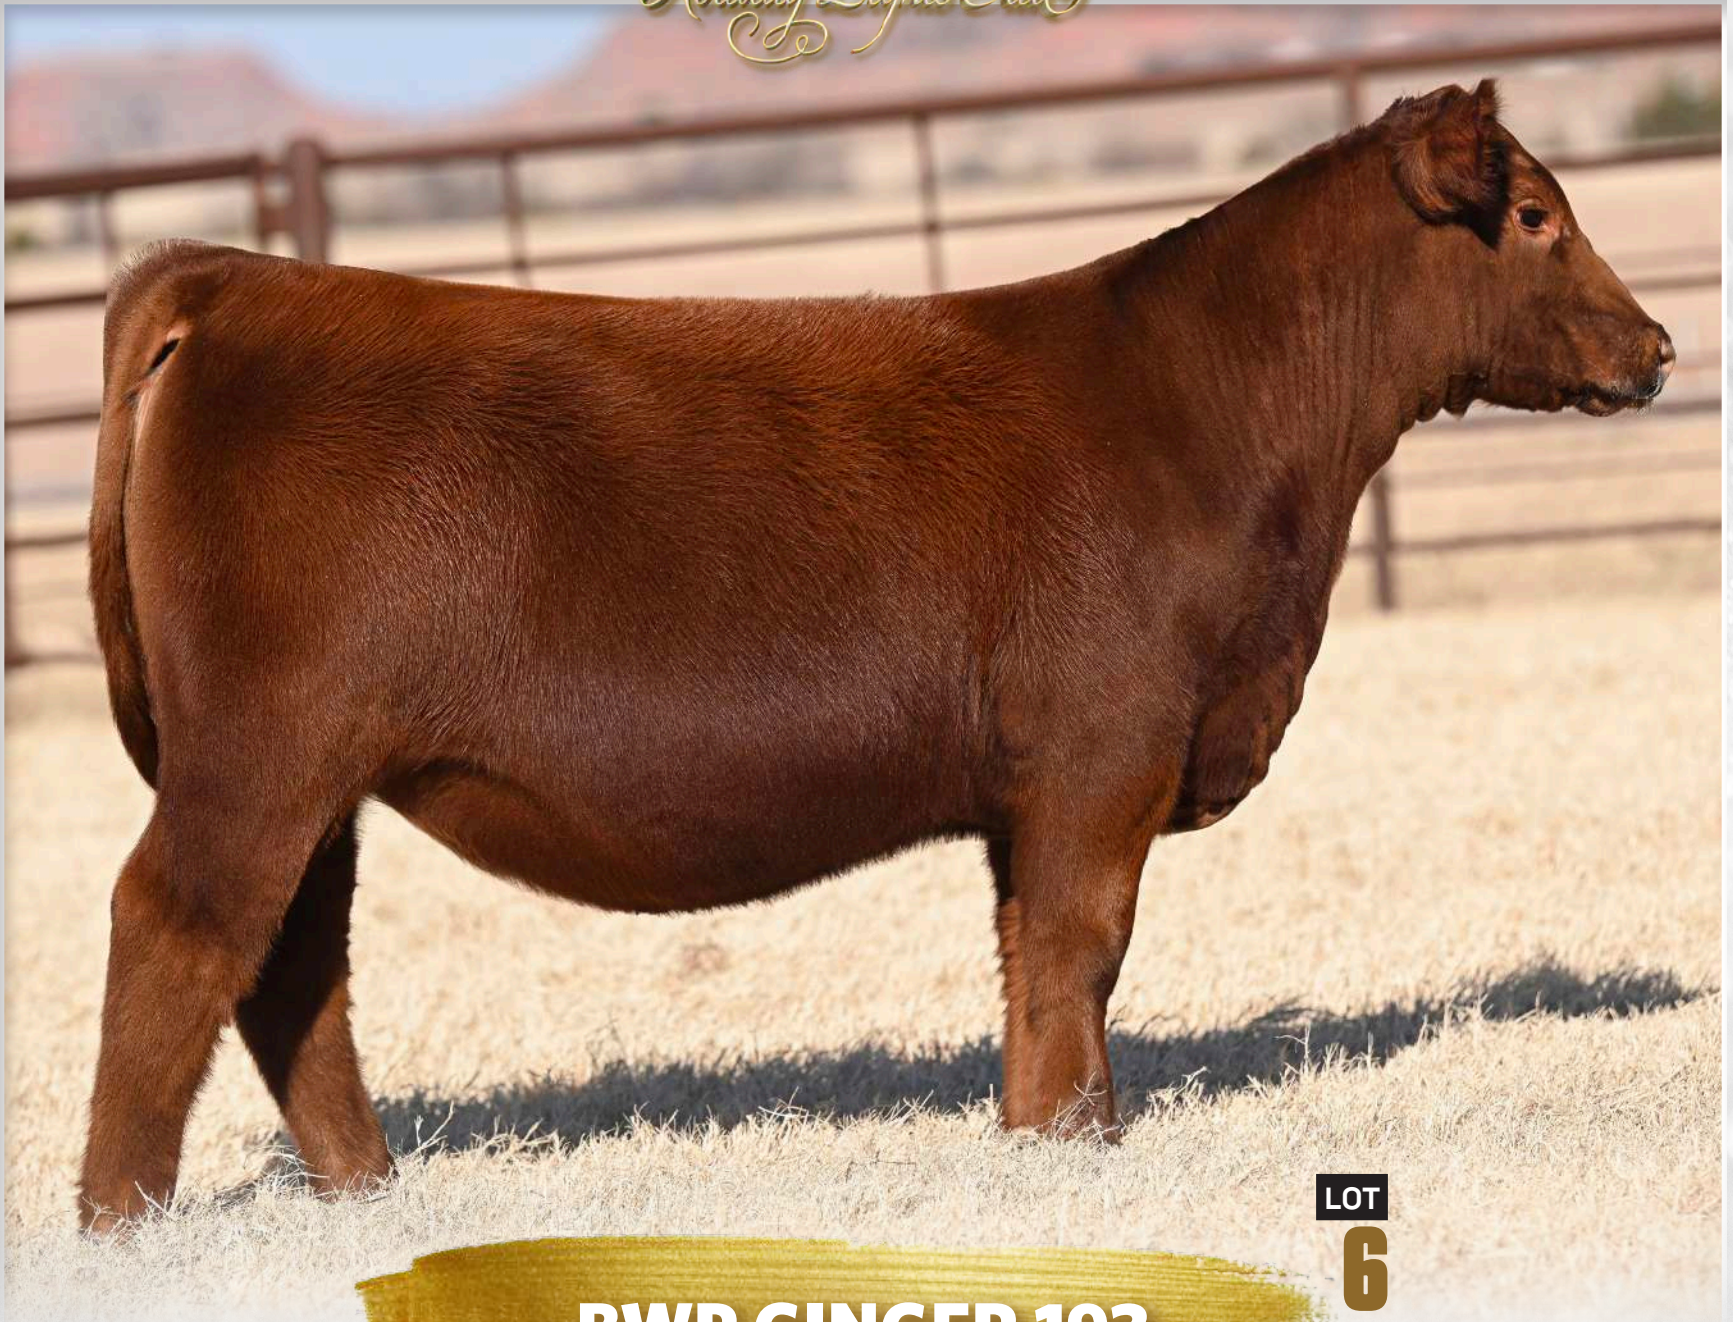

RED ANGUS

LOT

6

BWP GINGER 193

MAY 1, 2022 • REG. #4637635 • RED ANGUS

SIRE RED EAGLE E7194

DAM PCC GINGER 391F

Here is a Red that's out there and special in terms of having a freaky and cool look! All the pieces are here to compete and have success at any level. No other cow family in the Reds at PCC has had more consistent success in the show ring or sale ring than the Ginger cow family.