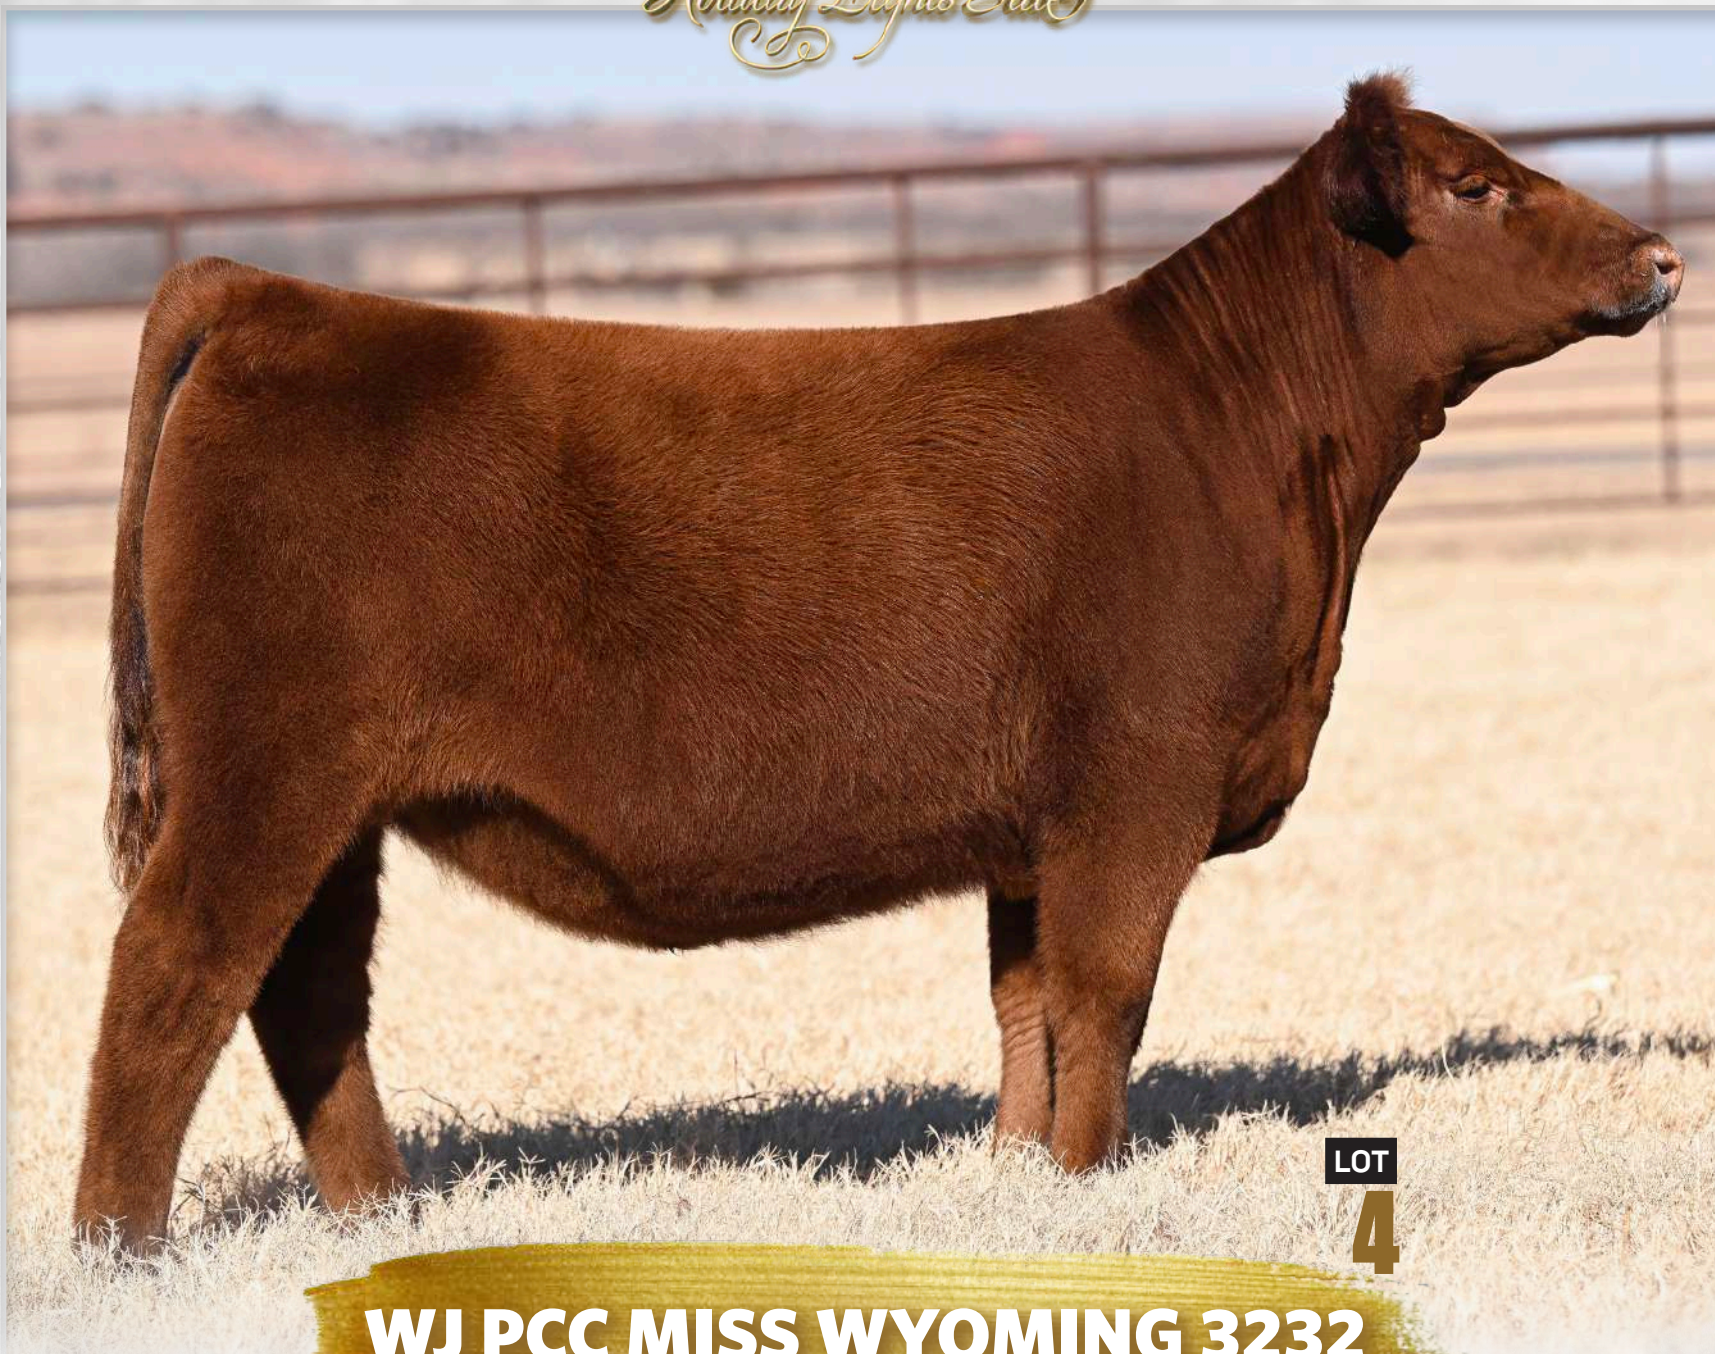

RED ANGUS

LOT

4

WJ PCC MISS WYOMING 3232

MAY 8, 2022 • RED ANGUS

SIRE PTO

DAM DAMAR WYOMING Z216

Here is one to lead off our Red Angus line up that is flat waspy! This heifer has the structure, the style, and the balance and eye appeal to propel her to success at the highest level. Her and her full sister lot 5 have a bottom side outcross pedigree that is fueled by one of the best looking Red Angus donors you will ever lay eyes on as well!