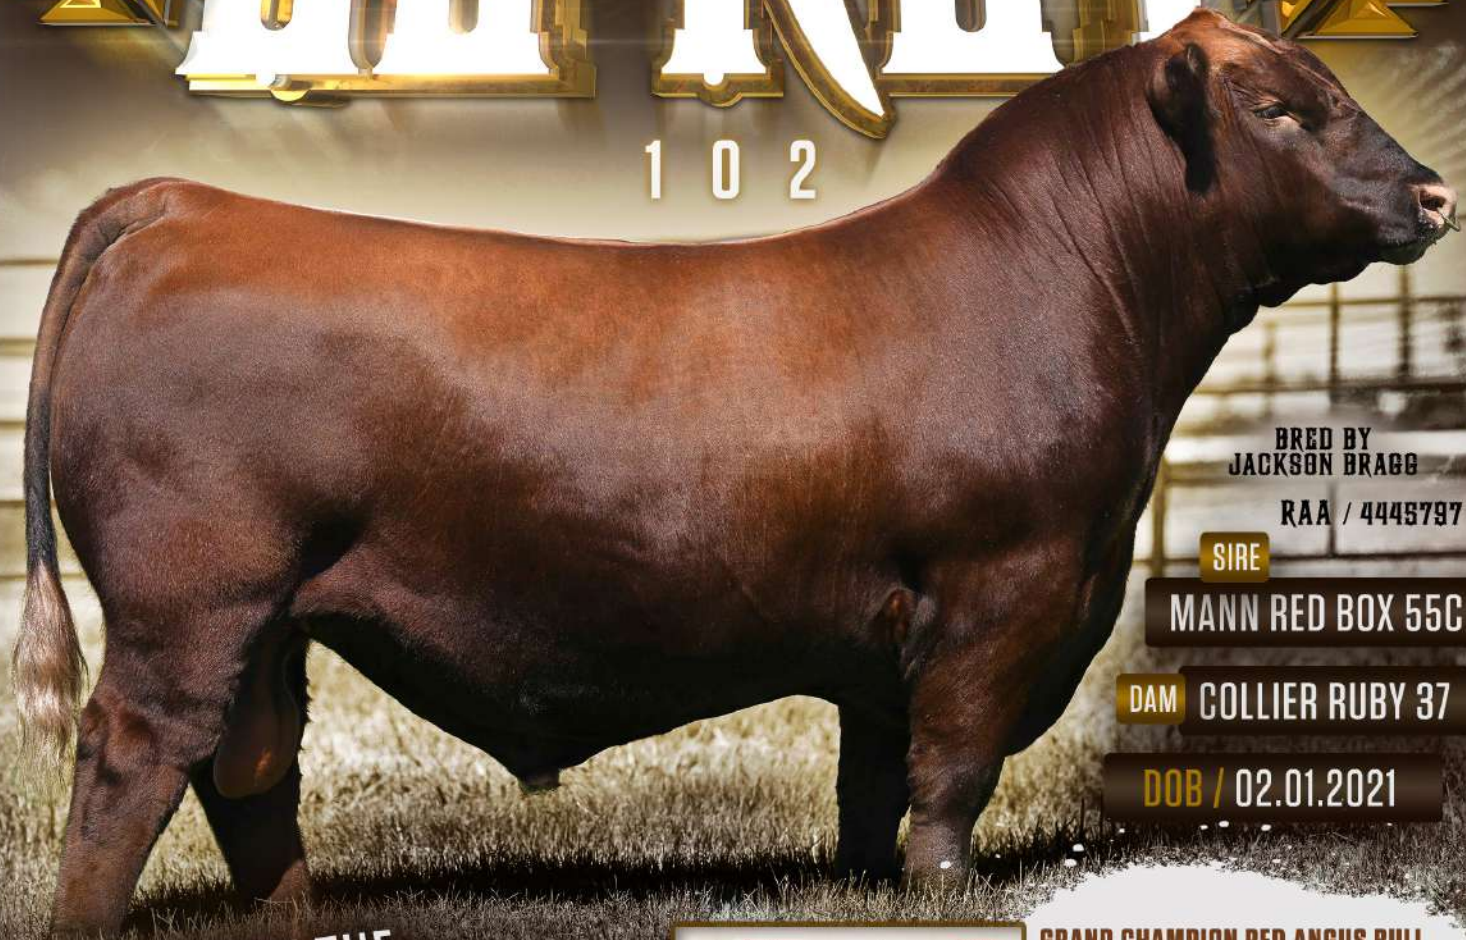

RED DIAMOND

EL REY

102

BRED BY
JACKSON BRAGG

RAA / 4445797

SIRE

MANN RED BOX 55C

DAM

COLLIER RUBY 37

DOB /

02.01.2021

ONE OF THE
MOST EXCITING
HERD SIRES TO HIT THE BREED!