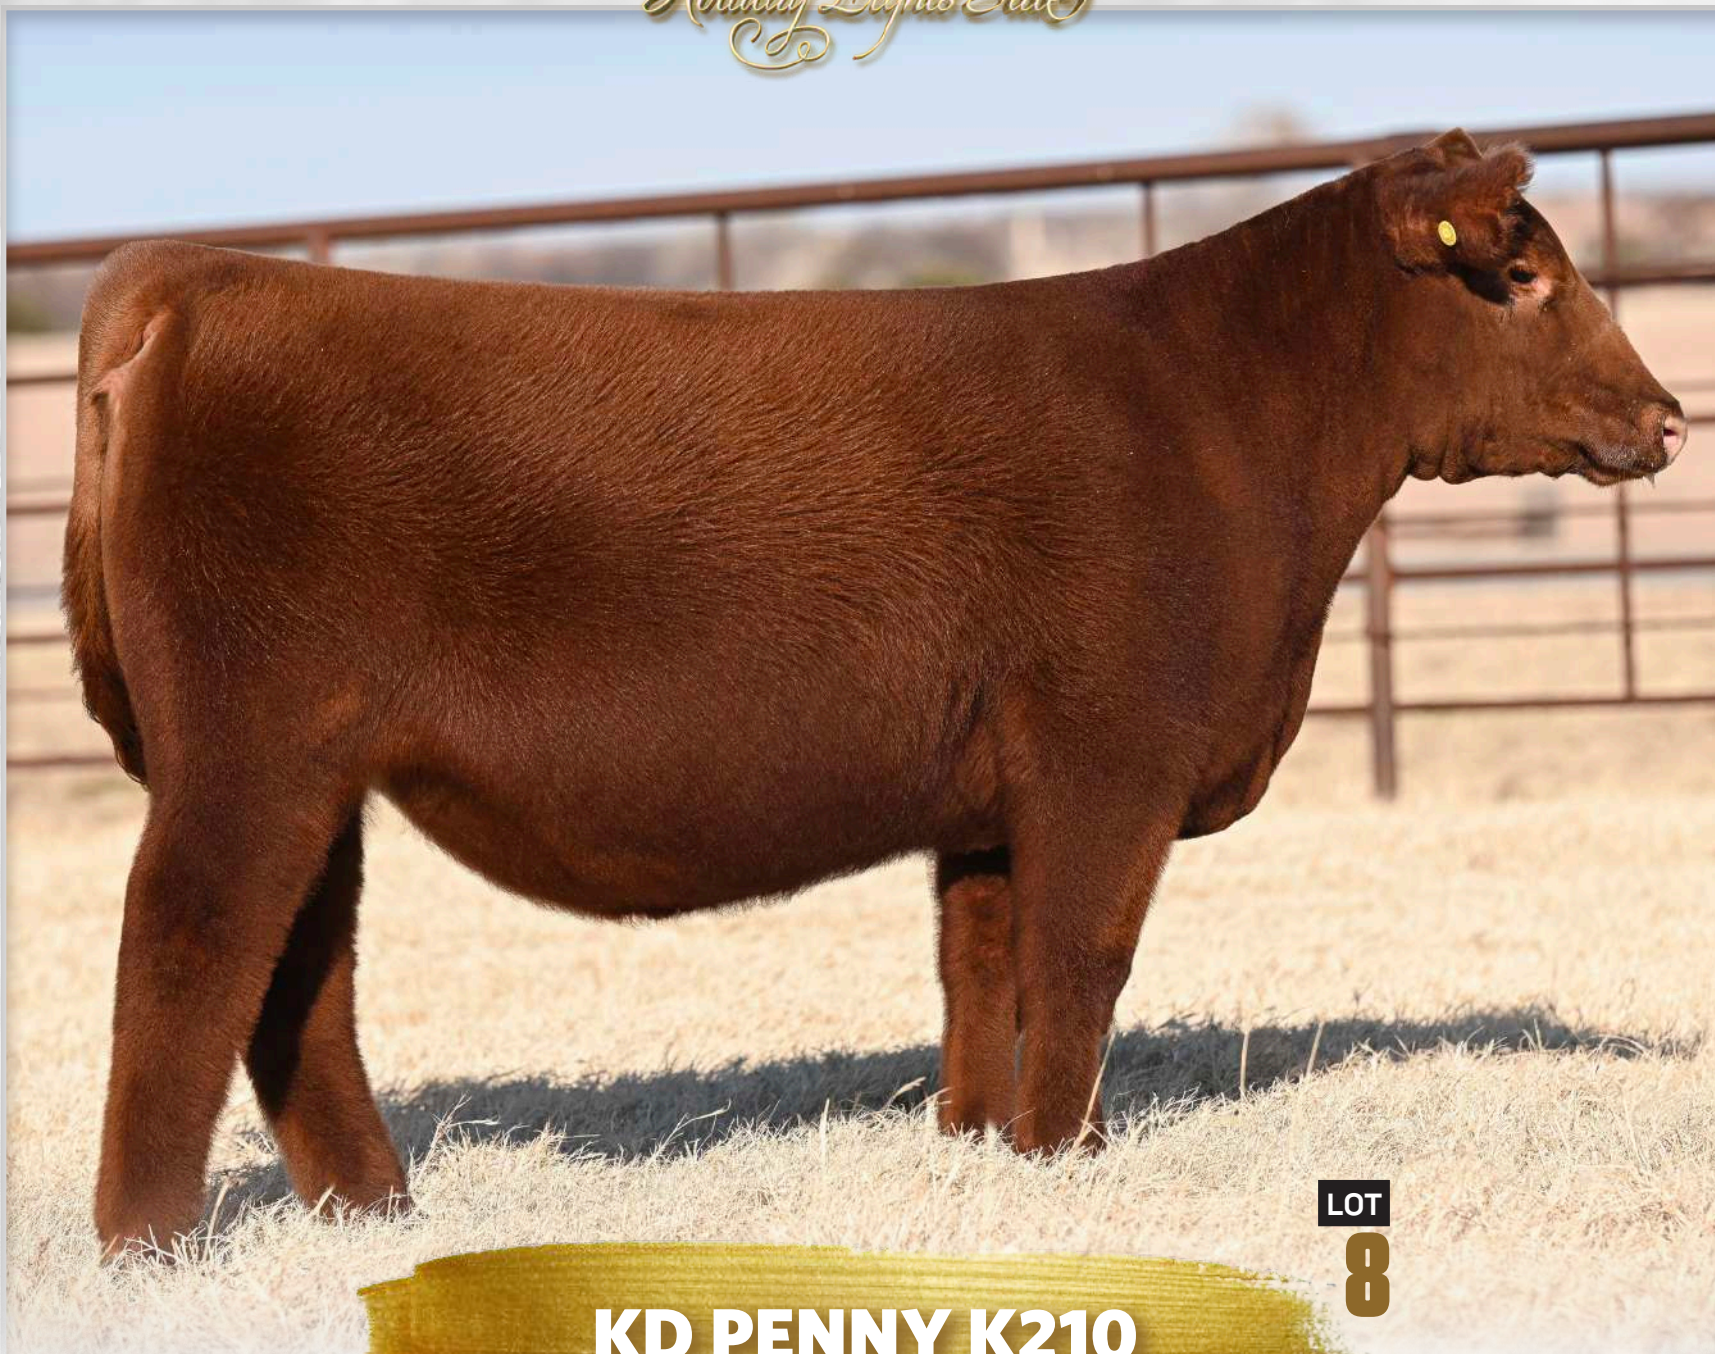

RED ANGUS

LOT

7

BARN MS KATHY 310

JUNE 2, 2022 • RED ANGUS

SIRE RED SIX MILE BRANDO 666C**DAM** MGLS MARY KATE

One heck of a red female to compete hard in the summer division. This heifer is wide based, sound structured, and sharp fronted with a beautiful deep cherry red color. The dam of this female is one of the anchor legs of the Brown Farms and Barns program in IA.

RED ANGUS COMPOSITE

LOT

8

KD PENNY K210

MARCH 1, 2022 • RED ANGUS COMPOSITE

SIRE PIE CINCH

DAM KD PENNYK040

The Red Angus Composite shows keep gaining popularity and momentum and here's one to take you to the top in a hurry. This female is big boned and stout featured with a killer showing presence. If you are showing in Oklahoma please check with us for details on the Pembroke Cattle Company and Brown Farms Oklahoma Youth Expo added prize money.

PUREBRED SIMMENTAL

LOT
9

JSUL PCC ROSIE 3877K

MAY 16, 2022 • PUREBRED SIMMENTAL

SIRE SAM

DAM PENE/GS ROSIE 677D

Outstanding purebred Simmental female that's loaded with style, balance and eye appeal. This one will be a force as she continues to mature. The SAM x Rosie progeny that have sold at PCC have consistently won shows across the nation.

PUREBRED SIMMENTAL

LOT

10

PCC JSUL LOLA 2198K

MARCH 8, 2022 • PUREBRED SIMMENTAL

SIRE SAM

DAM WPRF WISE LOLA

Another sale favorite and a smoking good purebred. She's maternal, smooth and impressive in her design with a tremendous amount of rib shape. Her outline and silhouette are also flawless. Our customer success rate with the Lola's has been consistently very high!