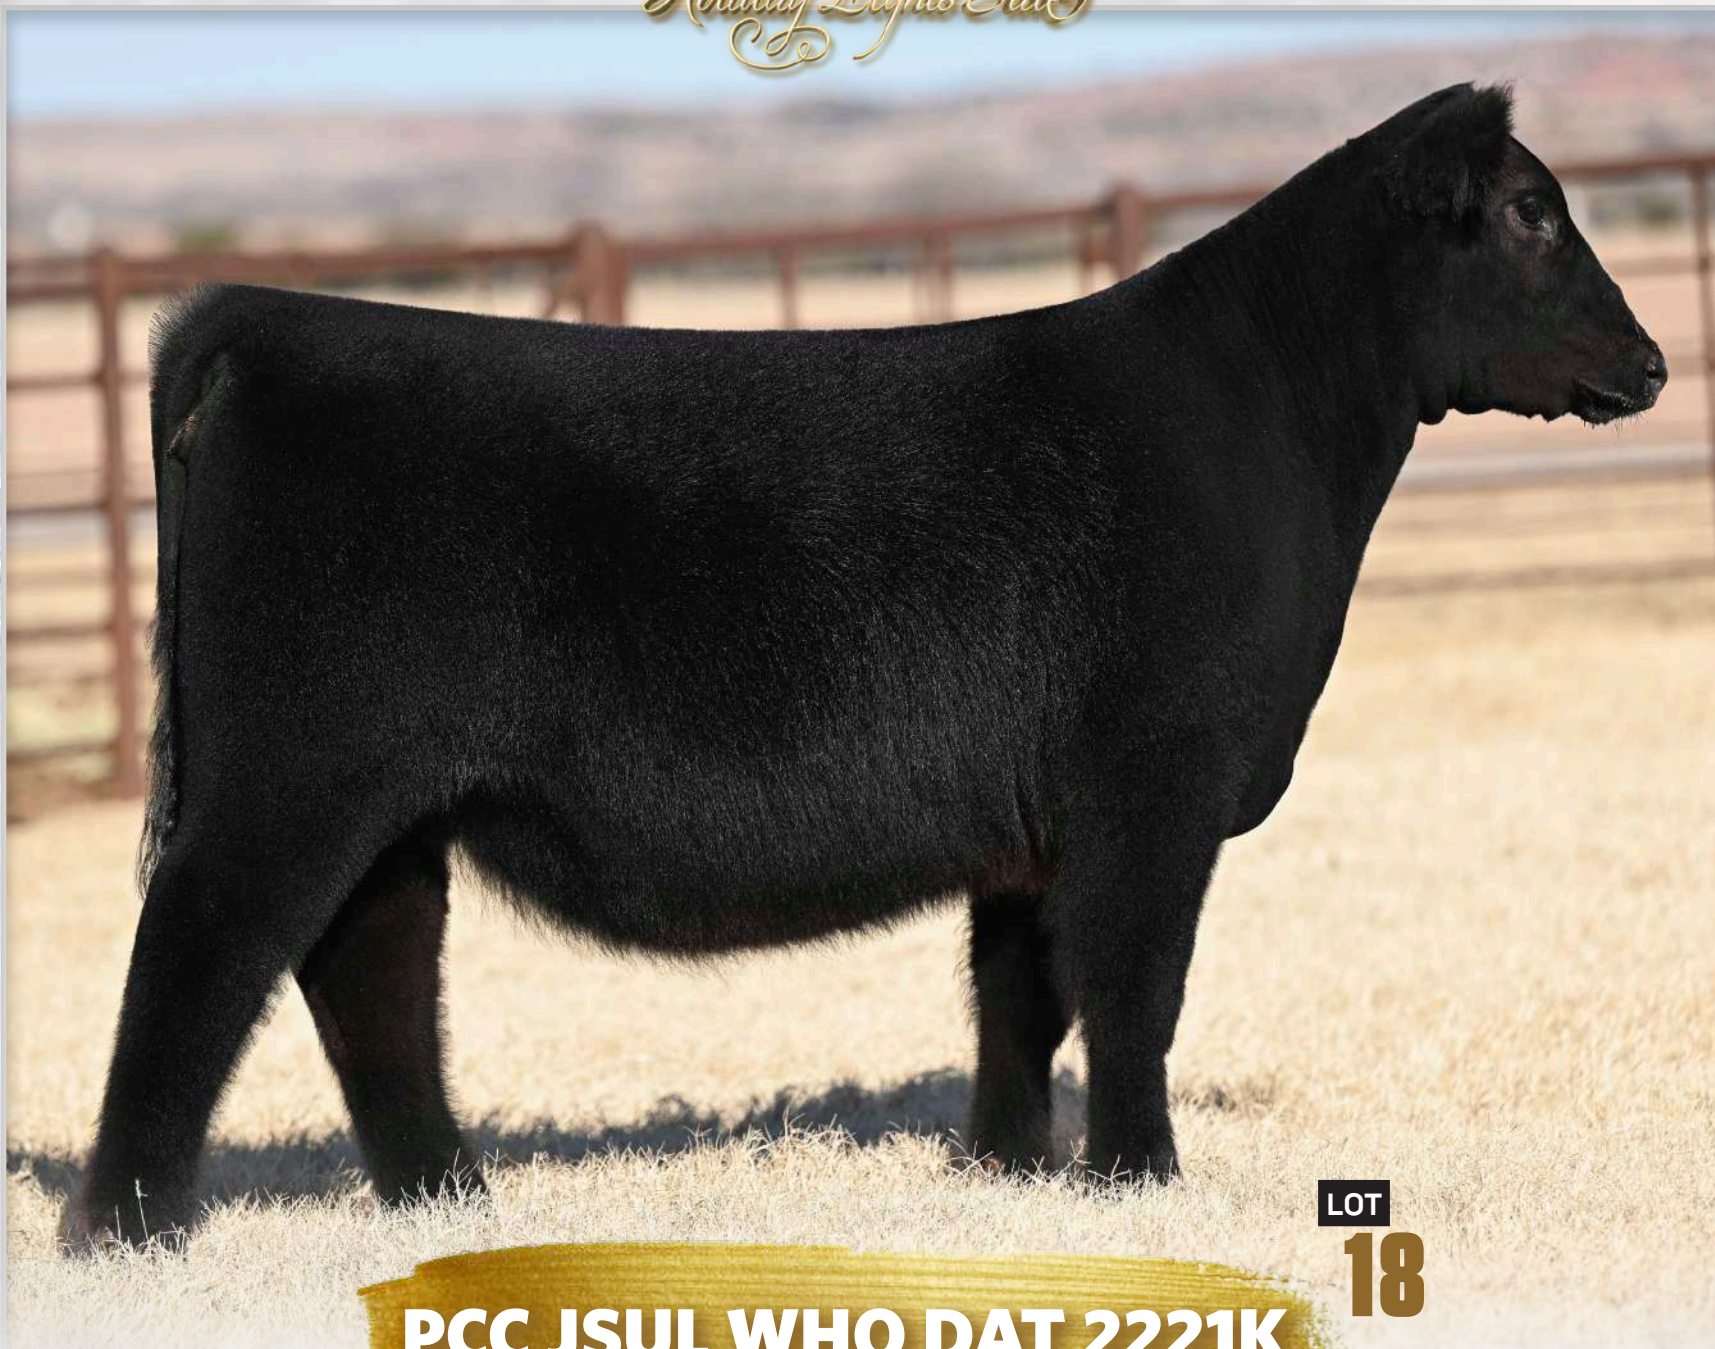

HIGH CHI

LOT
18

PCC JSUL WHO DAT 2221K

APRIL 30, 2022 • HIGH CHI 6.54%

SIRE COLBURNS PRIMO

DAM WHO DAT DARLING 4303

Here she is! One of the best High Chi females to sell at PCC in 2022. Lot 18 exhibits an incredible pattern and profile and is among the neatest necked most feminine fronted heifers in the offering. If you're looking for a serious contender, look no further.