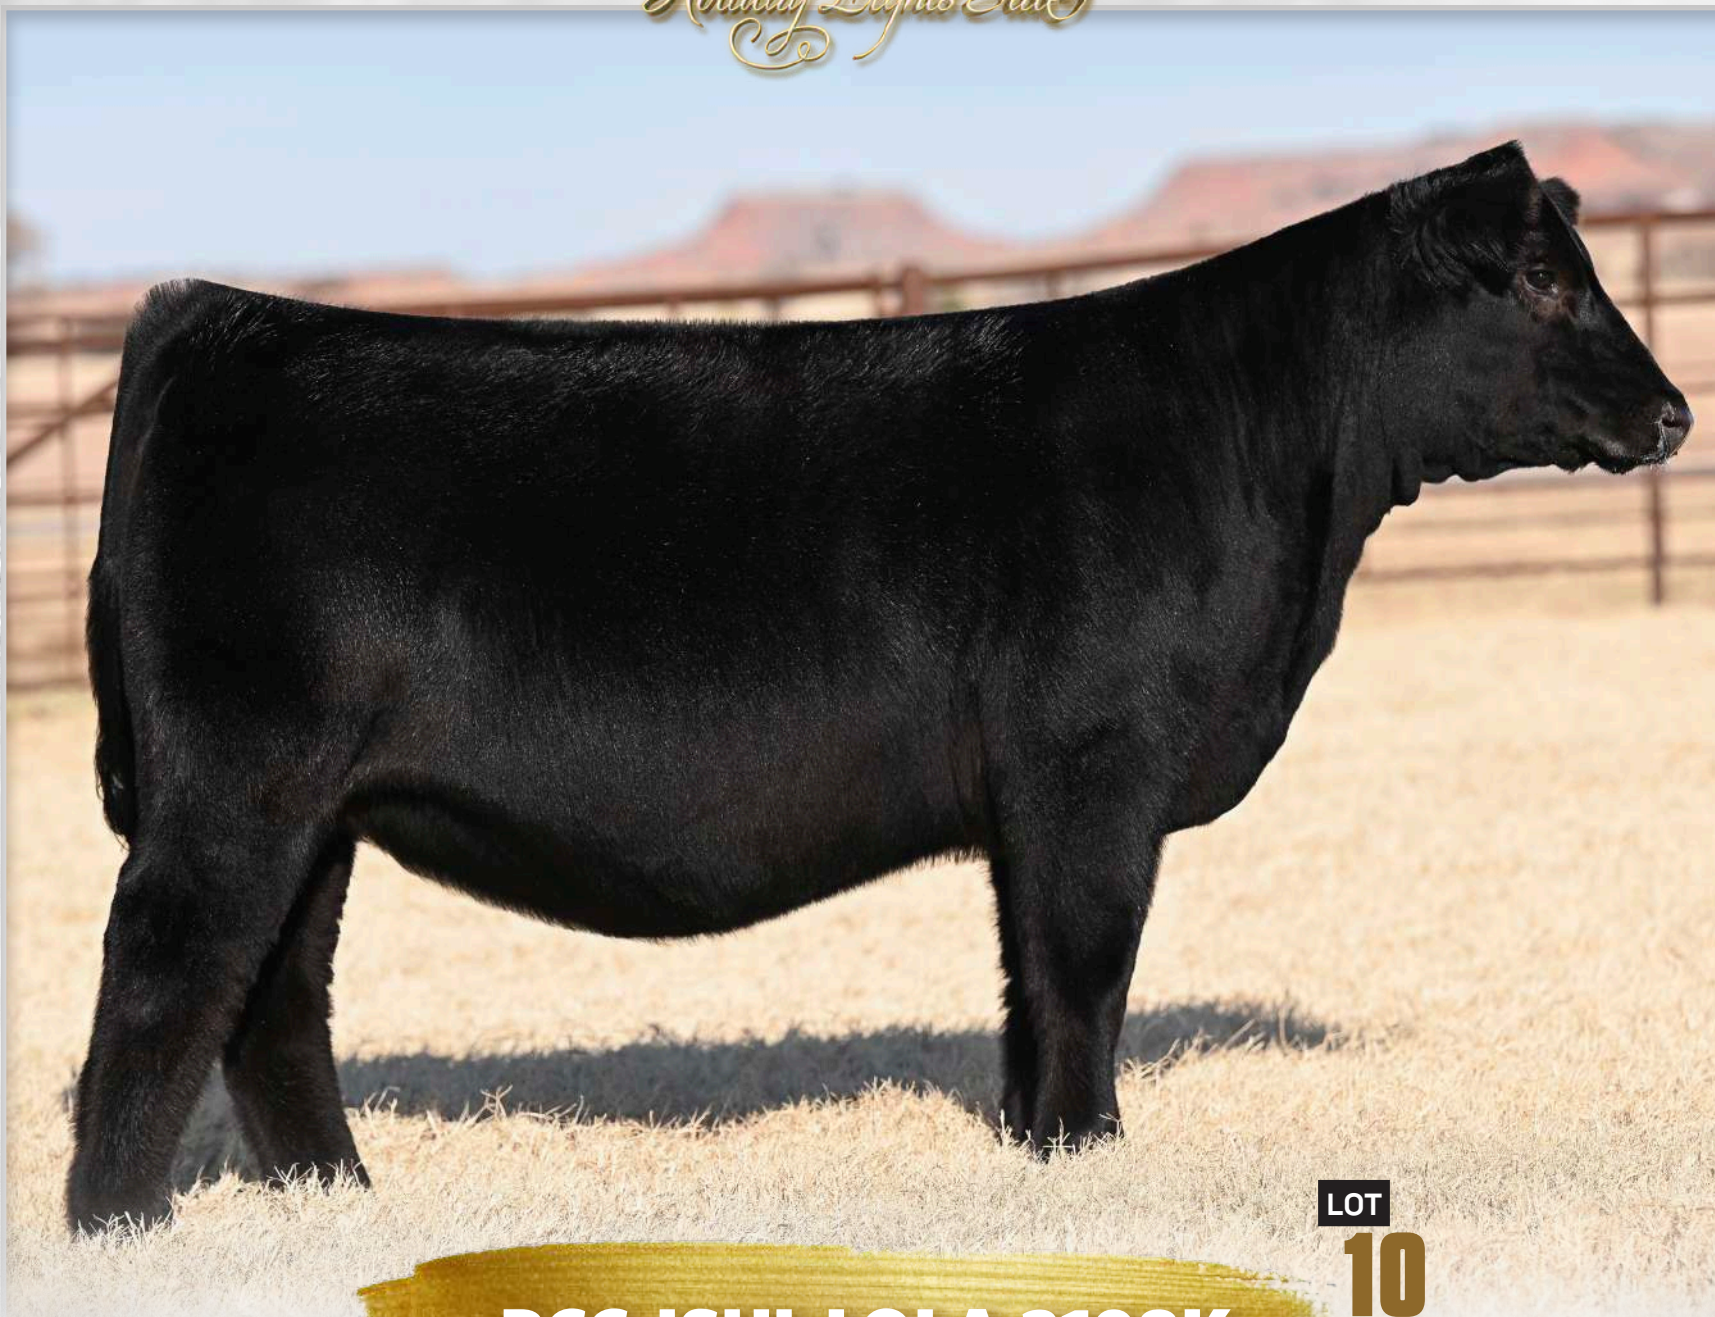

RED ANGUS COMPOSITE

LOT

8

KD PENNY K210

MARCH 1, 2022 • RED ANGUS COMPOSITE

SIRE PIE CINCH

DAM KD PENNYK040

The Red Angus Composite shows keep gaining popularity and momentum and here's one to take you to the top in a hurry. This female is big boned and stout featured with a killer showing presence. If you are showing in Oklahoma please check with us for details on the Pembroke Cattle Company and Brown Farms Oklahoma Youth Expo added prize money.

PUREBRED SIMMENTAL

LOT
9

JSUL PCC ROSIE 3877K

MAY 16, 2022 • PUREBRED SIMMENTAL

SIRE SAM

DAM PENE/GS ROSIE 677D

Outstanding purebred Simmental female that's loaded with style, balance and eye appeal. This one will be a force as she continues to mature. The SAM x Rosie progeny that have sold at PCC have consistently won shows across the nation.

PUREBRED SIMMENTAL

LOT

10

PCC JSUL LOLA 2198K

MARCH 8, 2022 • PUREBRED SIMMENTAL

SIRE SAM

DAM WPRF WISE LOLA

Another sale favorite and a smoking good purebred. She's maternal, smooth and impressive in her design with a tremendous amount of rib shape. Her outline and silhouette are also flawless. Our customer success rate with the Lola's has been consistently very high!