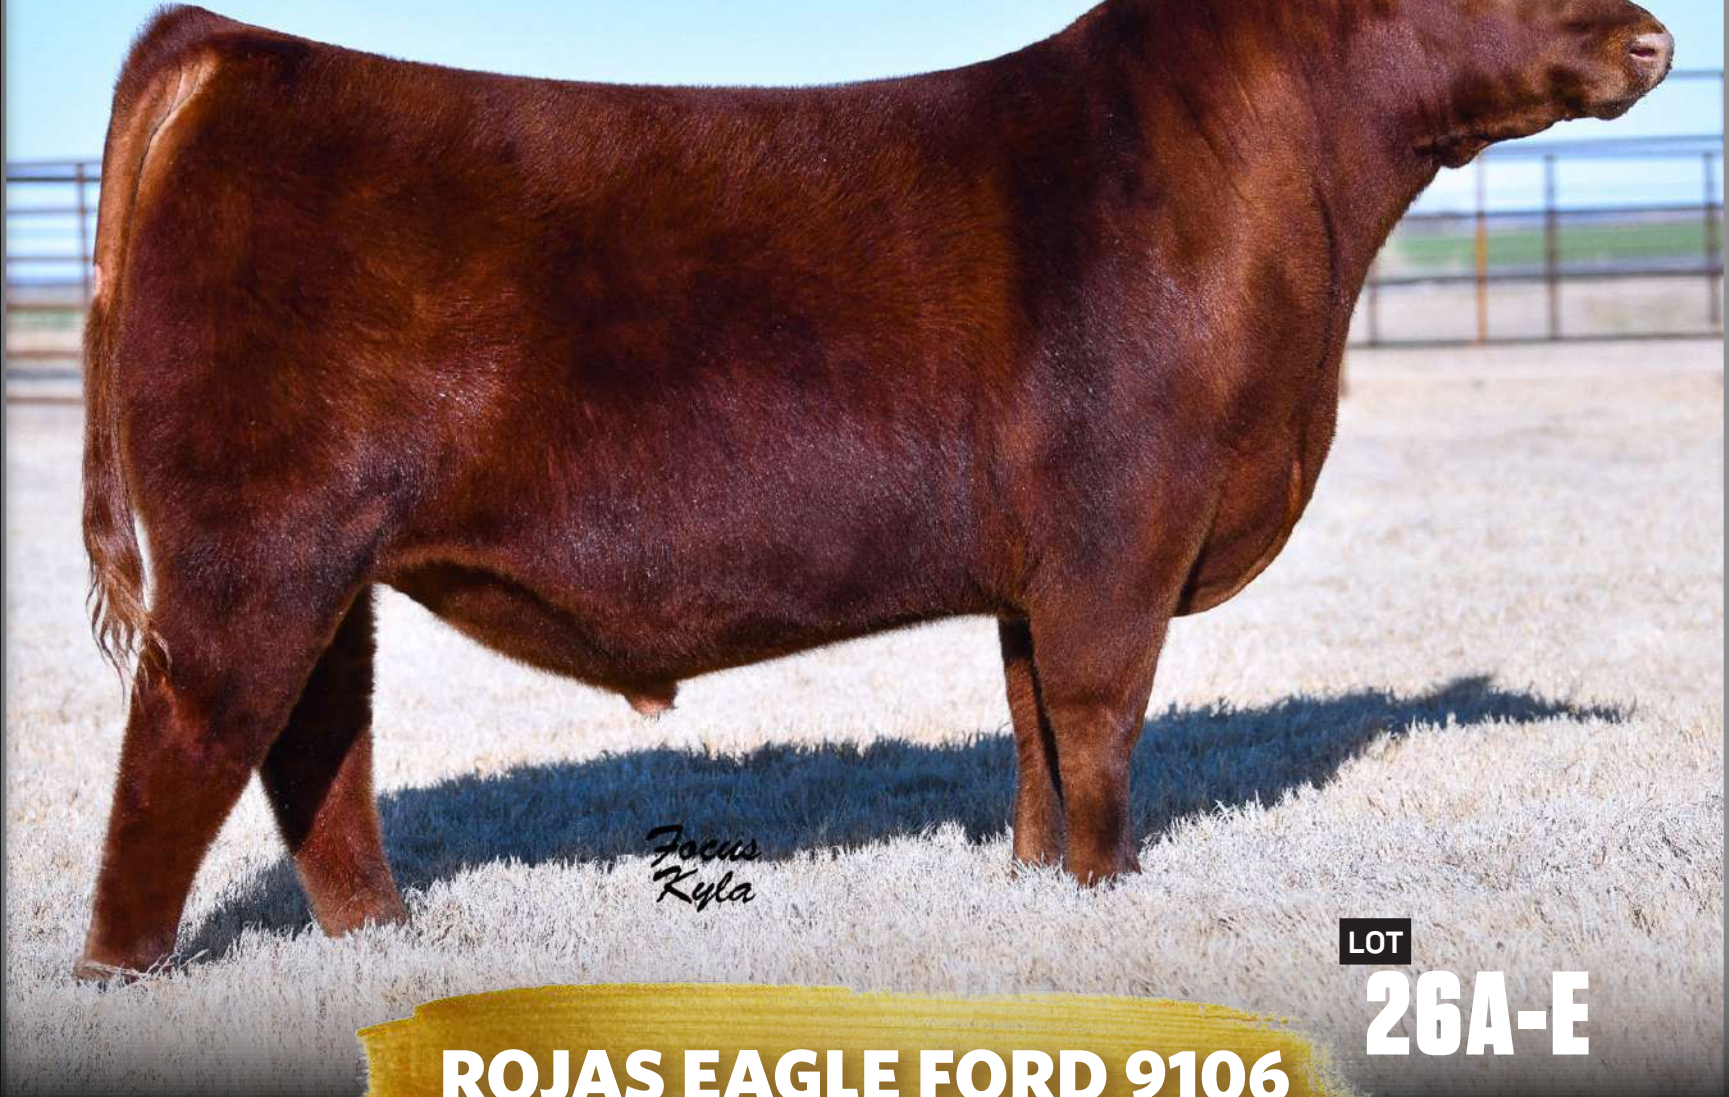

Holiday Lights Sale

EAGLE FORD SEMEN PACKAGES

SELLING 25 UNITS IN FIVE 5-UNIT PACKAGES

*Focus
Kyla*

LOT

26A-E

ROJAS EAGLE FORD 9106

FEBRUARY 1, 2019 • REG. # 4130112 • RED ANGUS

SIRE PZC TMS FIRESTORM 1800 ET

DAM ROJAS SIXMILELAKOTA 16W C1

- The first Eagle Ford progeny are hitting the sales and finding their way to the backdrop. As you can see by his daughters that sold as lots 23 and 24 in our Fall 2021 sale and the sons that sold as lots 41 thru 43 in the Spring 2022 PCC offering, and the Red Composite daughters that sell as lots 26 and 27 in this offering, the Eagle Ford Sired progeny are going to be among the most elite cattle in the Red Angus breed. Semen is limited and will only be offered at auction.
- Ranks in the top 25% for HP.

EAGLE FORD SEMEN