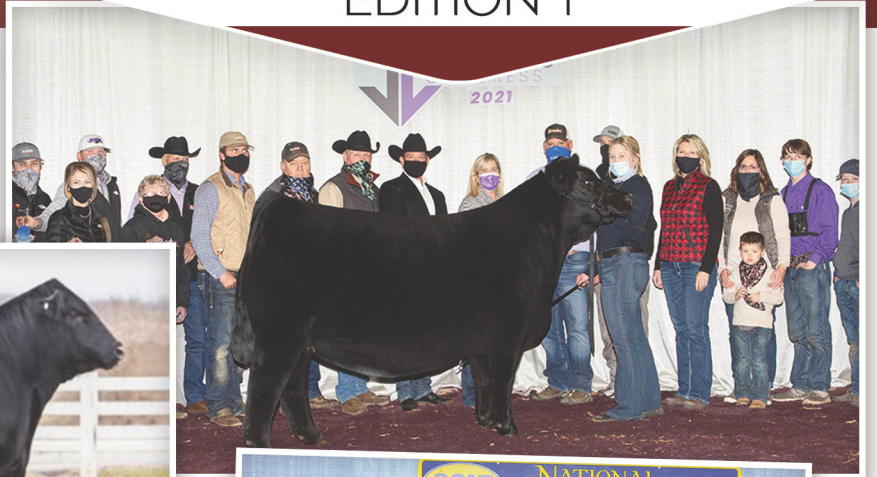

KLS FARMS, INC

A  
*Lucky Charmed*  
EVENT

• EDITION 1 •

January 26, 2021

Online at [www.Limousin365.com](http://www.Limousin365.com)

# A Lucky Charmed EVENT

• EDITION 1 •

**HSF YOUR FANTASY**

# Breed Royalty

**Selling the influence of Riverstone Charmed!**

KLS FARMS, INC.