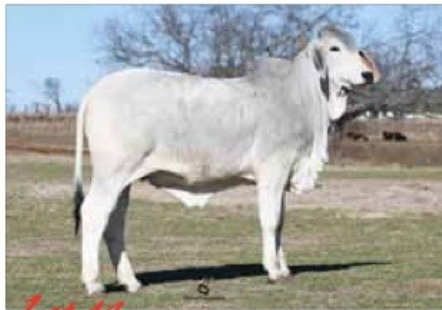

Lot 14 MORENO MS. LADY BREANN 786/1

Powerful, stout made and very capacious is this performance oriented female. She is a daughter of the ever popular sire TTT Suva Bob Manso 786 and from the elite female TTT Suva's Echo Lady.