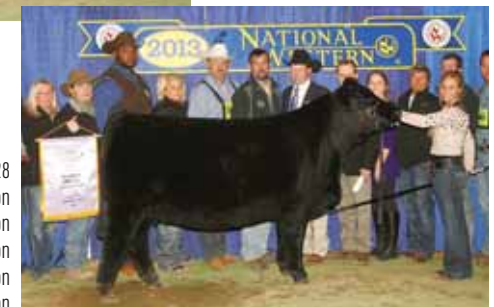

SVJ She's The Dream Y728

- 2013 Denver National Grand Champion
- 2012 Sweepstakes Reserve Grand Champion
- 2011 Denver National Reserve Calf Champion
- Fort Worth Grand Champion
- San Antonio Grand Champion