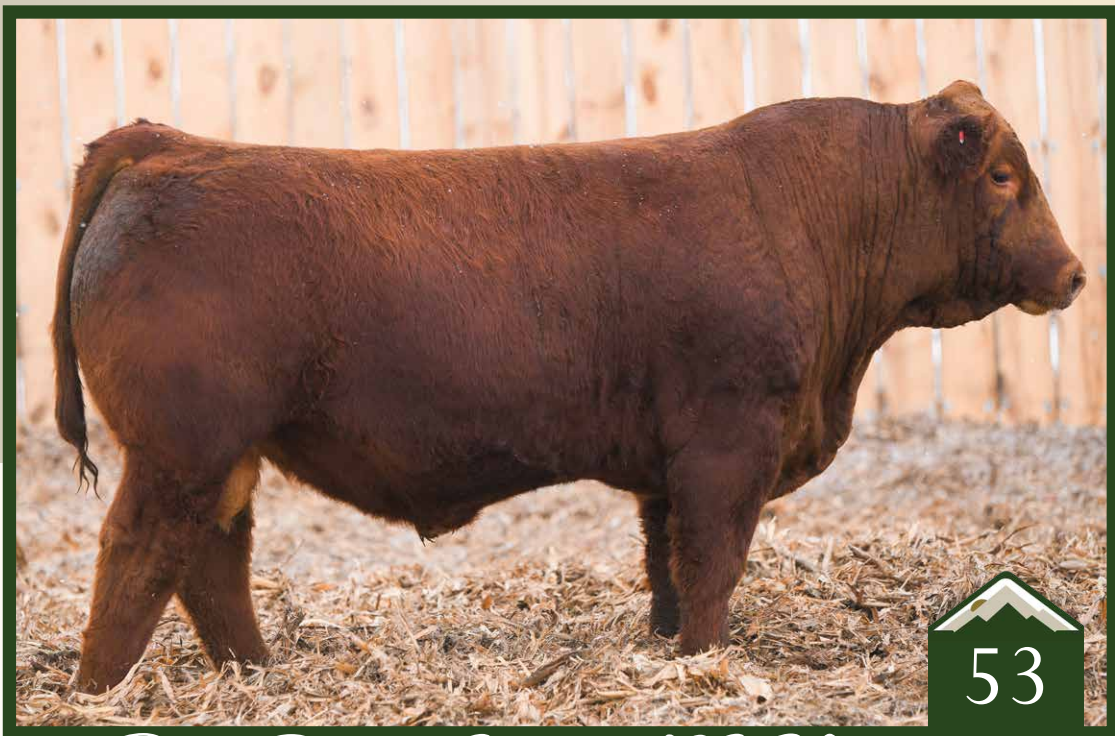

Depth Charge 0226E

53

Rust Depth Charge 163H Simmental Bull

polled /// red /// 3750425 /// 2020-06-11 /// bw-81 /// adj ww-636

Another Depth Charge x Sadie M68 combo and it has been proven to work each and every time. This low birthweight, moderate, easy doing, dark red and muscled up bull is one of the exciting calving ease bulls on offer. You can acquire this guy knowing he will calve well and you won't sacrifice power or maternal traits.