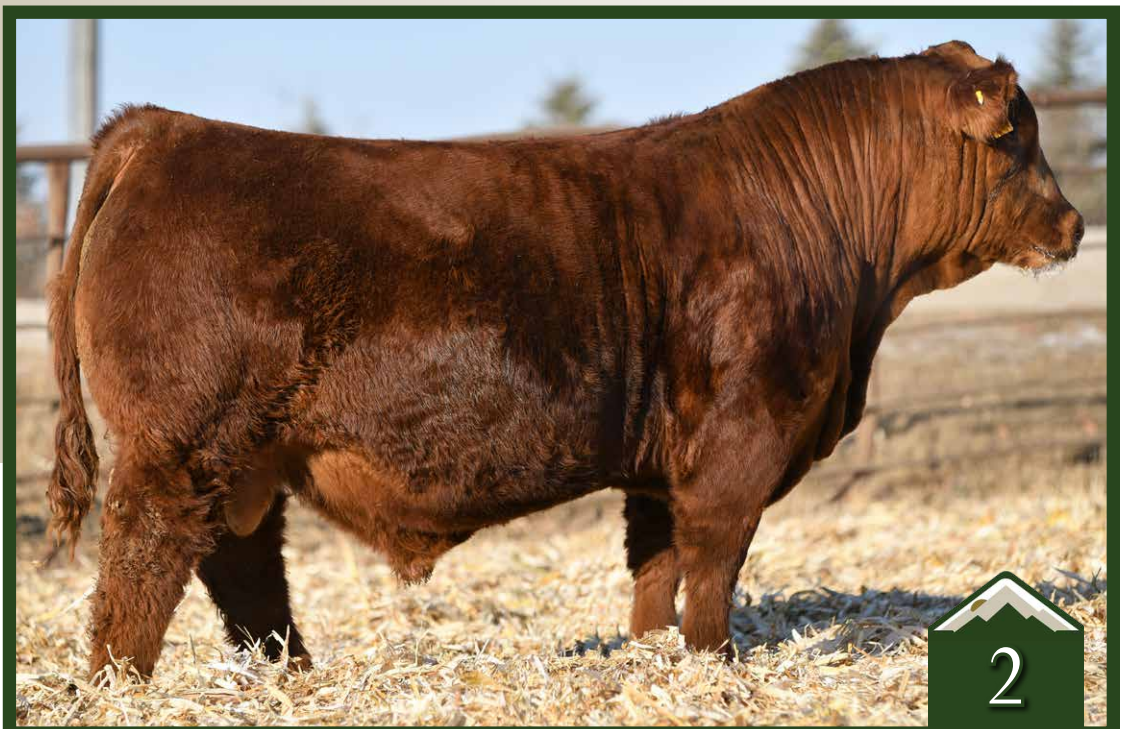

Rust In Depth 102H Simmental Bull

homo polled /// red /// 3711172 /// 2020-01-03 /// bw-100 ET /// adj ww-711

A red version and maternal brother to the outstanding Lot 1 Night Moves stud, In Depth 102H holds his own and is a feature bull in this years offering and one that we are extremely proud of. We have a passion for high quality red Simmental cattle and when we produce one as good as this individual, it reminds us of the type we continue to strive to produce. We are all about cow families and Y127 is truly a special breeding piece. Y127 is considered to be one of the best Fat Butt daughters in existence and most importantly she has been productive as in her first try she raised the AI sire FHEN Halftime who was acquired and promoted by Bloombergs. When we combine Y127 with Depth Charge, it was a grand slam and we feel this bull has a bright future.

Y
E
A
R
L
I
N
G
S

S
I
M
M
E
N
T
A
L

S
I
M
M
E
N
T
A
L

B
L
A
C
K
A
N
G
U
S

B
L
A
C
K
A
N
G
U
S

R
E
D
A
N
G
U
S