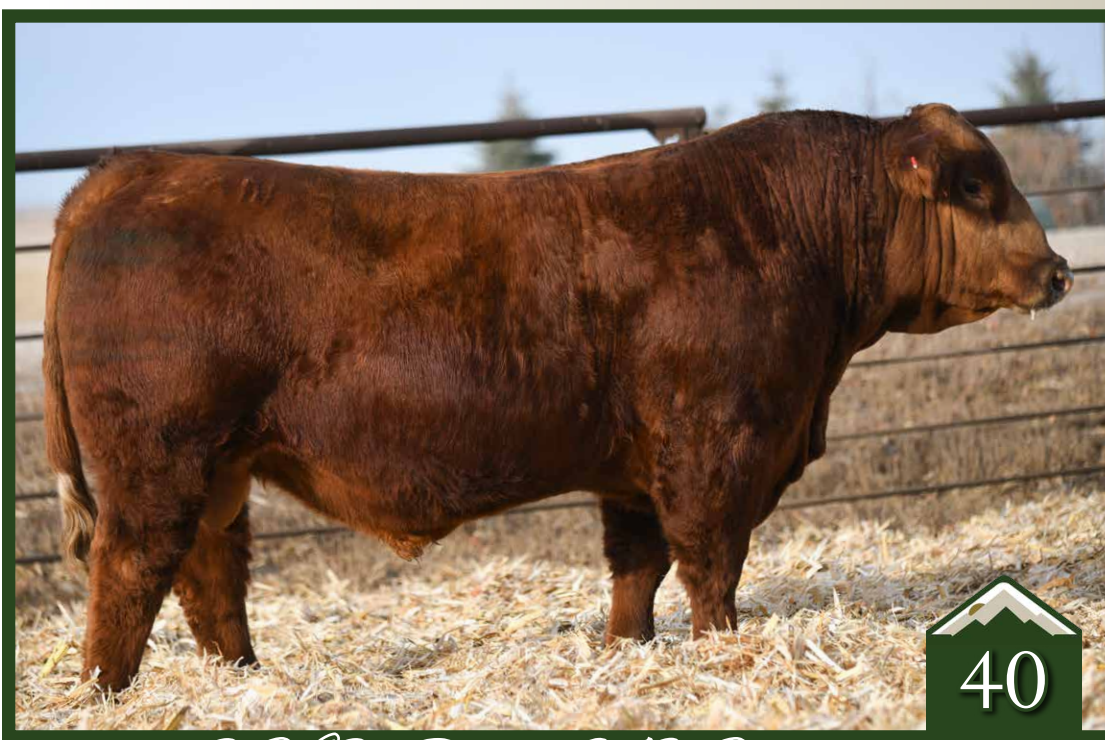

40

*SVS Bond 973G* Simmental Bull

homo polled /// red /// ASA 3753584 /// CSA 1275495 /// 2019-02-15 /// bw-96 ET/// adj ww-805

Bond is our \$50,000 selection from the highly respected Sunny Valley program that continues to crank out the elite stock. Bond is a full sib to the \$76,000 Soda Pop 788E and this coming 2-year-old has a lifetime of future ahead of him. We truly feel the females are going to be next level and future great ones with the pedigree he carries and the sons will be the sound made, strong footed highly marketable sale toppers. Bond is bred for greatness and we have the confidence in ability to be one of the great breeding bulls to have called Mercer home. **100% POSSESSION AND 100% SEMEN RIGHTS SELL!**