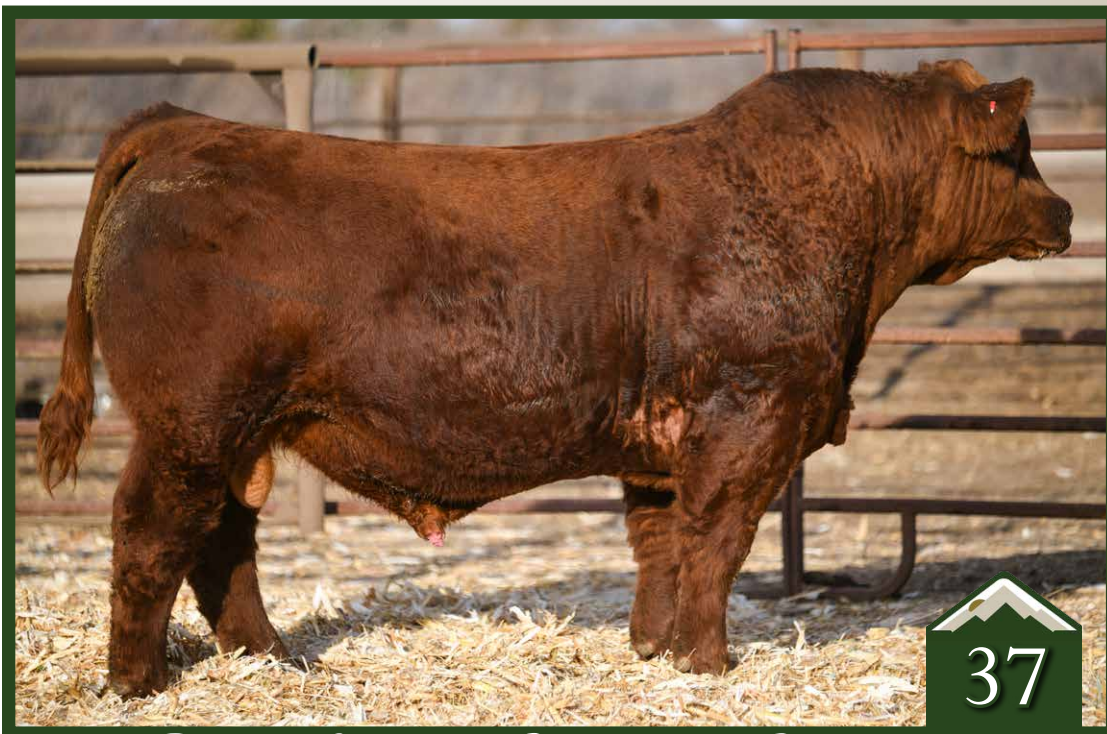

Dam of Lot 39 & Grandam of Lot

HERDSIRE  
SIMMENTAL

BLACK ANGUS  
HERDSIRES

37

*Rust Loaded Up 120G* Simmental Bull

homo polled /// red /// 3586619 /// 2019-05-19 /// bw-78 /// adj ww-622

A heifer bull opportunity that is backed by one impressive pedigree that is proving to be very valuable. The dam, 792E is a maternal sister to the \$46,000 FNL highlight that sold to Braydon Thompson and the udder quality and production record is impressive in this lineage. This homo polled herd sire is designed to use in the heifer pen and leave some of the best maternal lineage that is in the breed.