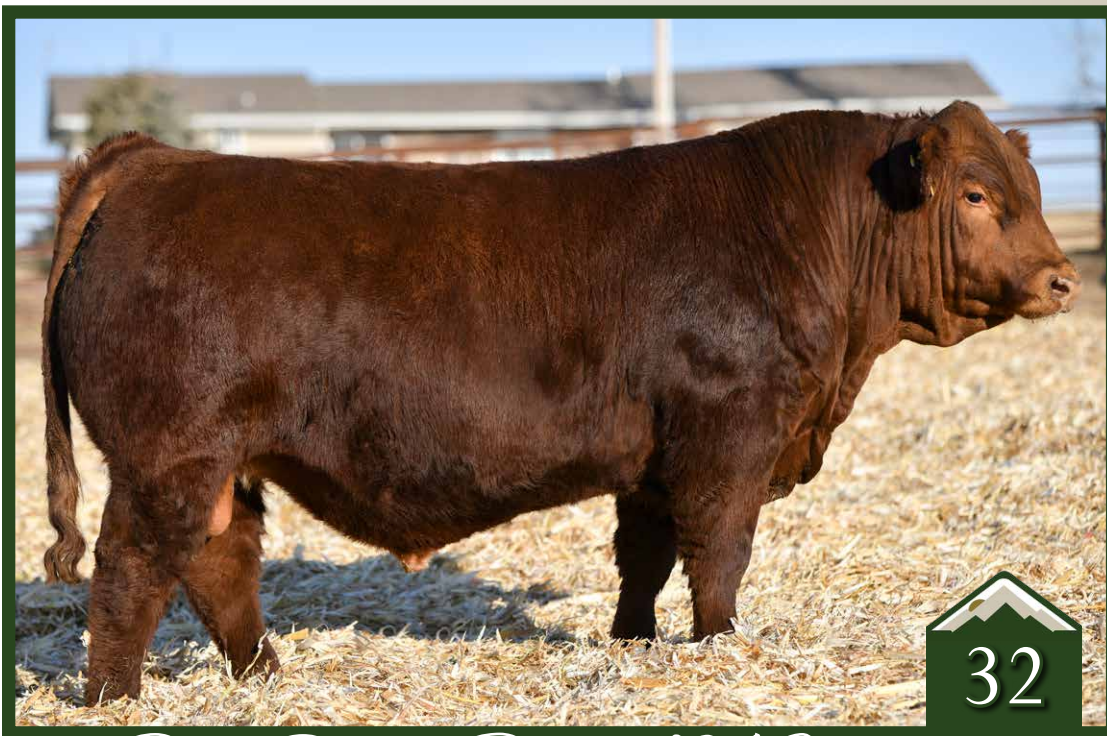

Y
E
A
R
L
I
N
G
S
S
I
M
M
E
N
T
A
L

32

Rust Divine Prince 167G Simmental Bull

homo polled /// red /// 3624209 /// 2019-09-06 /// bw-83 ET /// adj ww-742

A red CE option that is homo polled and offers a world of good. A direct son of 8543U who has been the highest income Simmental donor in existence and one that clicks with a wide range of great herd sires, like Imperial. With an awesome CE EPD, you can surely buy with confidence that this impressive bull will add pounds and you'll be wanting to keep every single daughter that is produced here. One of the coolest matings we have offered right here! Full sib to lot 31.

ce	16.9	IR IMPERIAL B772
bw	-2.5	IR IMPERIAL D948
ww	64.8	IR MS DUAL FOCUSW086
yw	91.4	WAGR DREAM CATCHER 03R
adg	0.17	MISS WERNING KP 8543U
mce	8.2	MISS WERNING 534R
milk	28.7	
mww	61.0	
stay	19.3	
doc	16.5	
api	164.3	
ti	85.2