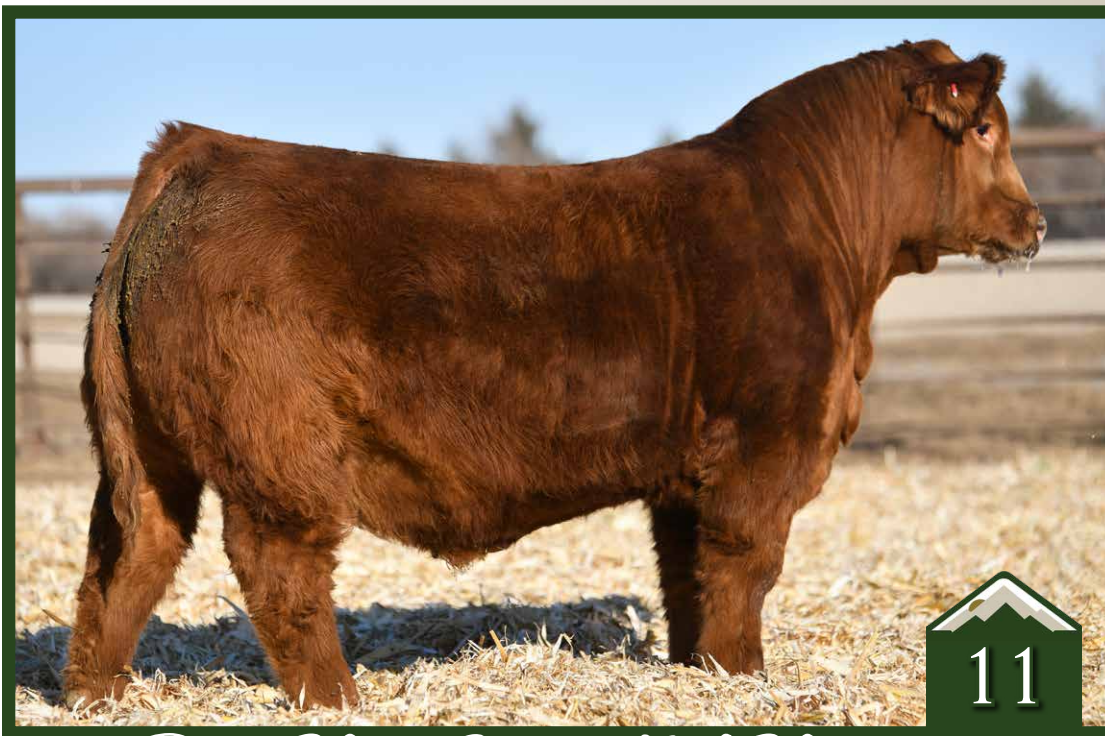

YEARLING  
SIMMENTAL

11

*Rust High Stakes 104H* Simmental Bull

homo polled /// red /// 3711335 /// 2020-01-04 /// bw-97 /// adj ww-661

SPECIAL ... we really think that 104H is a special individual that can be a big time breeding bull as we move into the future. This homo polled red stud has so much going for him with an awesome look and overall design to him while being backed by a stellar pedigree. His dam is one of the beautiful and highly productive donors in existence and his sire is a true breeding legend in the making. Betts was the \$120,000 Reserve Grand Champion Bull at Agribition that in his first calf crop, has taken the breed by storm. His first daughters to sell at FNL commanded \$45,000 - \$35,000 - \$20,000 - \$15,500 - \$12,750 - \$10,000 and his popularity is just beginning and it is because of progeny like 104H.